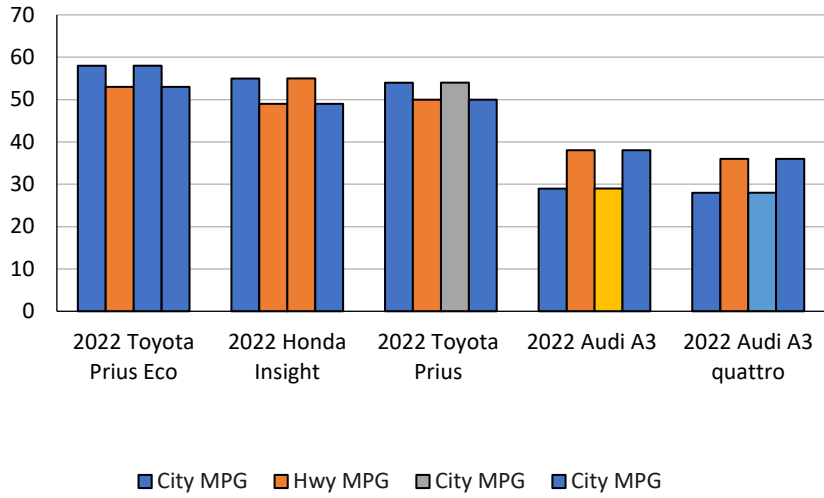

Fuel Economy - 2022 Trucks and Cars

James Kennedy

Vehicle	City MPG	Hwy MPG	Avg MPG
2022 Toyota Prius Eco	58	53	55.5
2022 Honda Insight	55	49	52
2022 Toyota Prius	54	50	52
2022 Audi A3	29	38	33.5
2022 Audi A3 quattro	28	36	32
2022 Ford Maverick HEV FWD	42	33	37.5
2022 Ford F150 Pickup 2WD HEV	25	25	25
2022 Ford F150 Pickup 4WD HEV	23	23	23
2022 Hyundai Santa Cruz AWD 2.5	21	27	24
2022 Ford Ranger 2WD	21	26	23.5
Highest	58	53	55.5
Lowest	21	23	23

Car City and Hwy MPG

Truck Avg MPG

0%