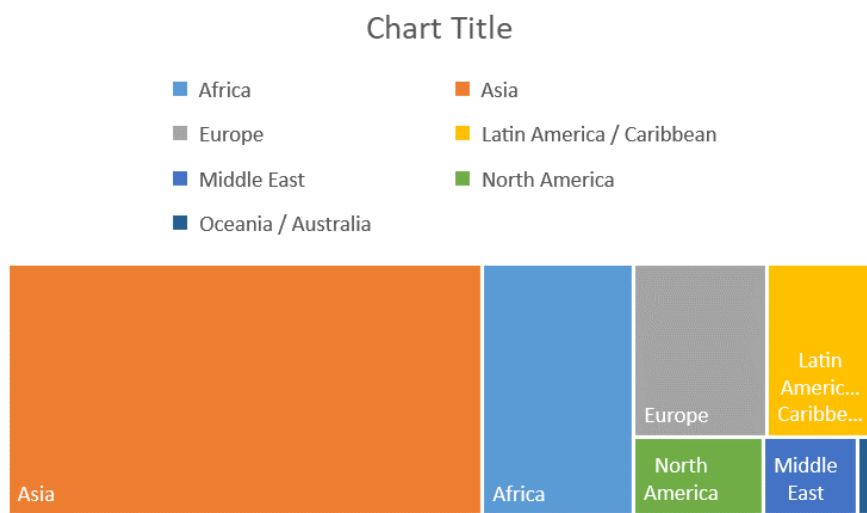

Internet Usage Rate INFOGRAPHIC

1

Population

In the tree map besides this its explaining the population broken down from the continents with the most population to the least amount

2

Internet users

In the Bar chart besides it shows the internet users in the 7 continents.

3

Usage rate in each population

This is a pie chart with the percentages of usage rate per population using the internet.

4

Internet Price

This is the average internet price per continent using a sunburst chart to map it out.

5

Internet speed

This is the Mbps of internet speed per continent in a bar chart