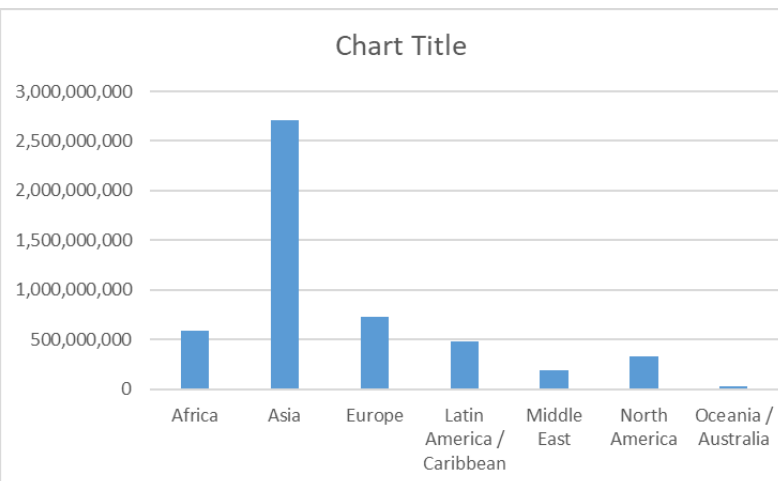

Internet Usage Rate INFOGRAPHIC

1

Population

In the tree map besides this its explaining the population broken down from the continents with the most population to the least amount

2

Internet users

In the Bar chart besides it shows the internet users in the 7 continents.

3

Usage rate in each population

This is a pie chart with the percentages of usage rate per population using the internet.

4

Internet Price

This is the average internet price per continent using a sunburst chart to map it out.

5

Internet speed

This is the Mbps of internet speed per continent in a bar chart