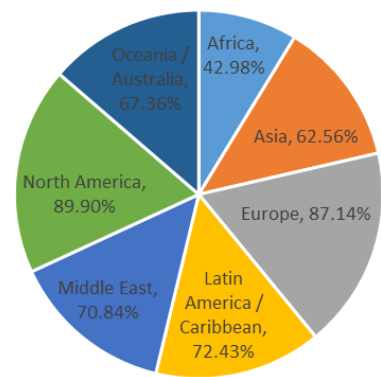

Internet Usage Rate INFOGRAPHIC

1

Population

In the tree map besides this its explaining the population broken down from the continents with the most population to the least amount

2

Internet users

In the Bar chart besides it shows the internet users in the 7 continents.

3

Usage rate in each population

This is a pie chart with the percentages of usage rate per population using the internet.

4

Internet Price

This is the average internet price per continent using a sunburst chart to map it out.

5

Internet speed

This is the Mbps of internet speed per continent in a bar chart