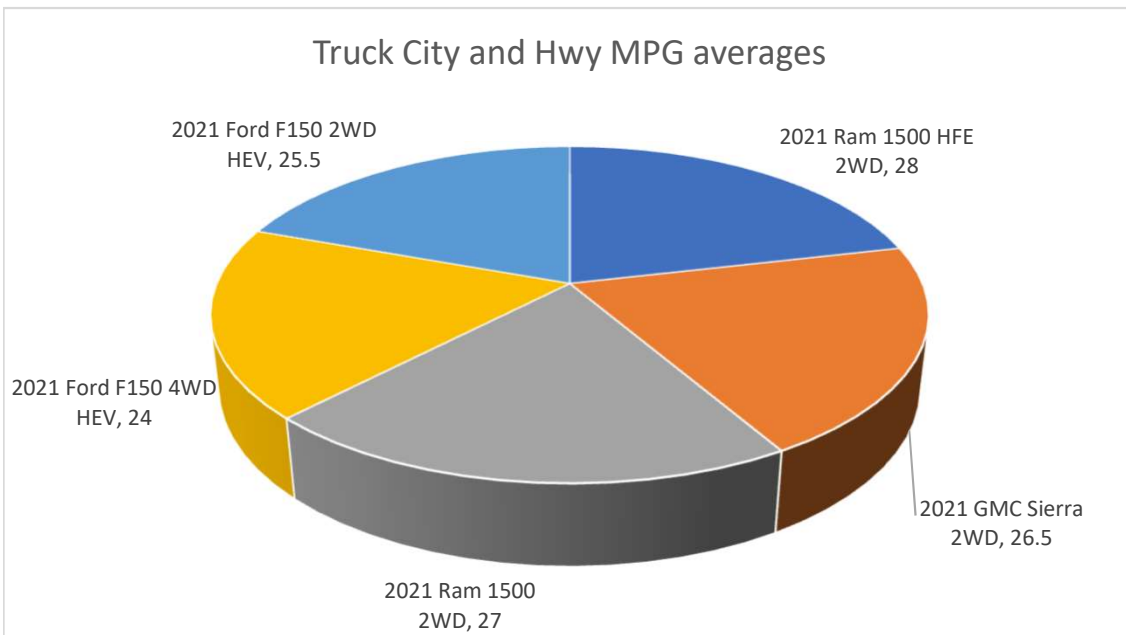

Bennett Kopecki

Vehicle	City MPG	Hwy MPG	Average
2021 Karma GS-6	70	26	48
2021 Chevrolet Camaro	22	30	26
2020 Jaguar F-Type Coupe	23	30	26.5
2021 BMW Z4 M40i	22	30	26
2022 Toyota GR Supra	22	30	26
2021 Ram 1500 HFE 2WD	23	33	28
2021 GMC Sierra 2WD	23	30	26.5
2021 Ram 1500 2WD	22	32	27
2021 Ford F150 4WD HEV	24	24	24
2021 Ford F150 2WD HEV	25	26	25.5
Highest	70	33	
Lowest	22	24	

Car City and Hwy MPG